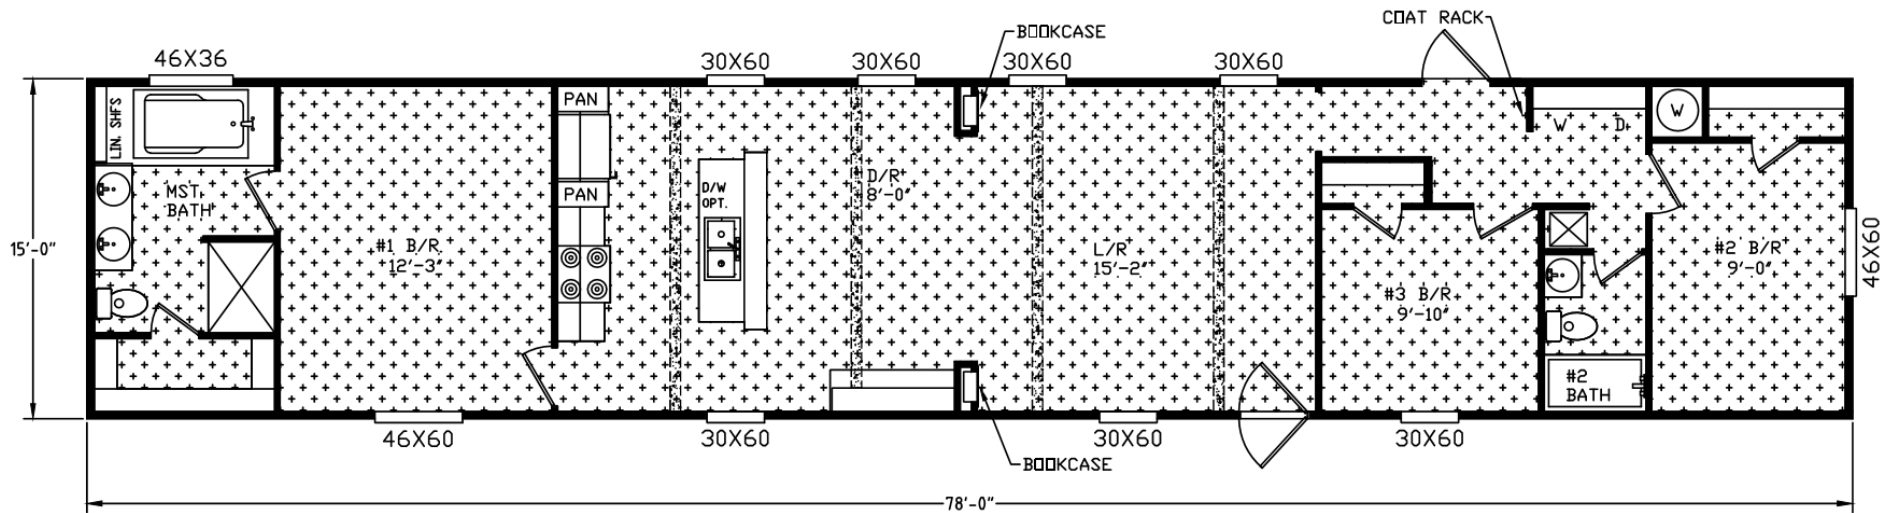

the Capital SERIES

Charleston

MODEL 167832B

3 BEDROOMS | 2 BATHROOMS | 1,170 SQUARE FEET

For detailed information about this model or any other model, please visit us at www.HamiltonHB.com/OurHomes

DISCLAIMER: Because we are continually updating our products and process, the plans, dimensions, materials, features and other specifications shown here are subject to change without notice or obligation. Please refer to working drawings for actual dimensions. Renderings and floor plans are artist's depictions only and may vary from the completed home. Room dimensions and square footage calculations are approximate subject to industry standards. Some features shown are optional.