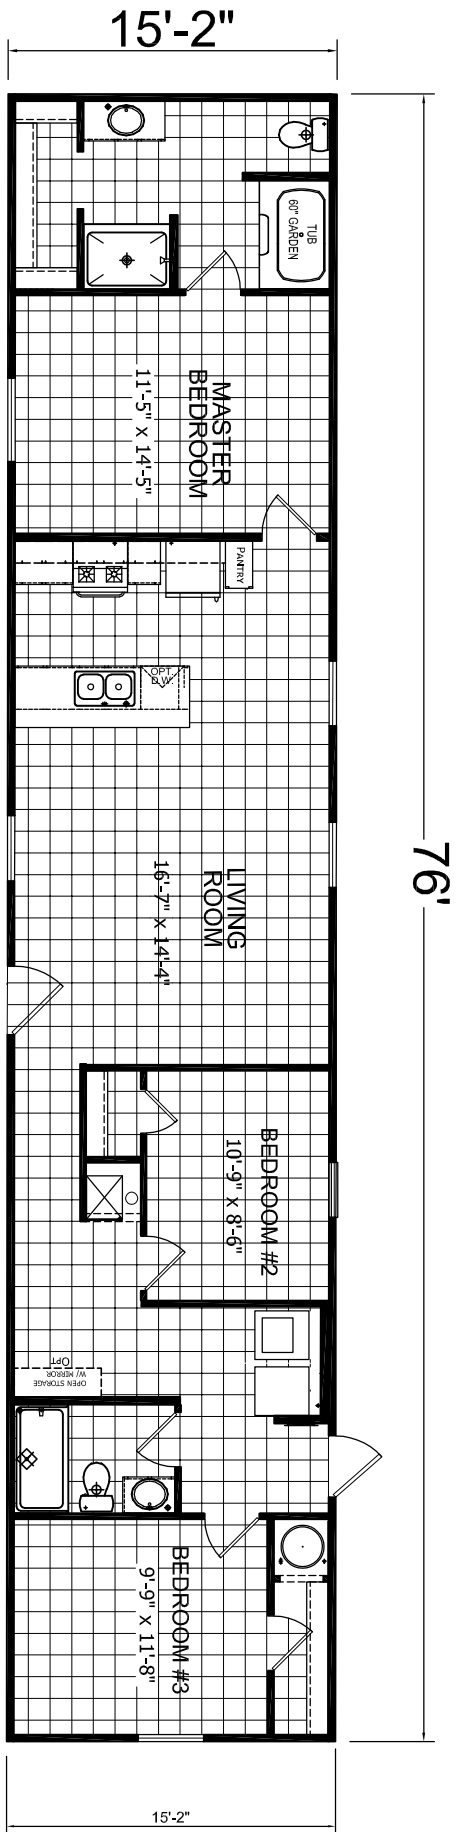

Champion
HOMES OF TENNESSEE

MODEL 20-120
3 1/2 BEDROOM, 2 BATH
NOMINAL SIZE: 16' x 80'
ACTUAL SIZE: 15'-2" x 76'-0"
TOTAL AREA: 1153 SQ. FT.

APPROVER'S SEAL

MODIFICATIONS

NO.	DESCRIPTION

PROPRIETARY AND CONFIDENTIAL
THESE DRAWINGS AND SPECIFICATIONS ARE ORIGINAL
PROPRIETARY AND CONFIDENTIAL MATERIALS OF CHAMPION.
COPYRIGHT © 1976-2012 BY CHAMPION

MODEL: 20-120
3 BEDROOM 2 BATH

TITLE: LITERATURE PLAN

SHEET: L-101

DRAWN BY: KELLISON
SCALE: 1/8" = 1'-0"

DATE: 09-10-19