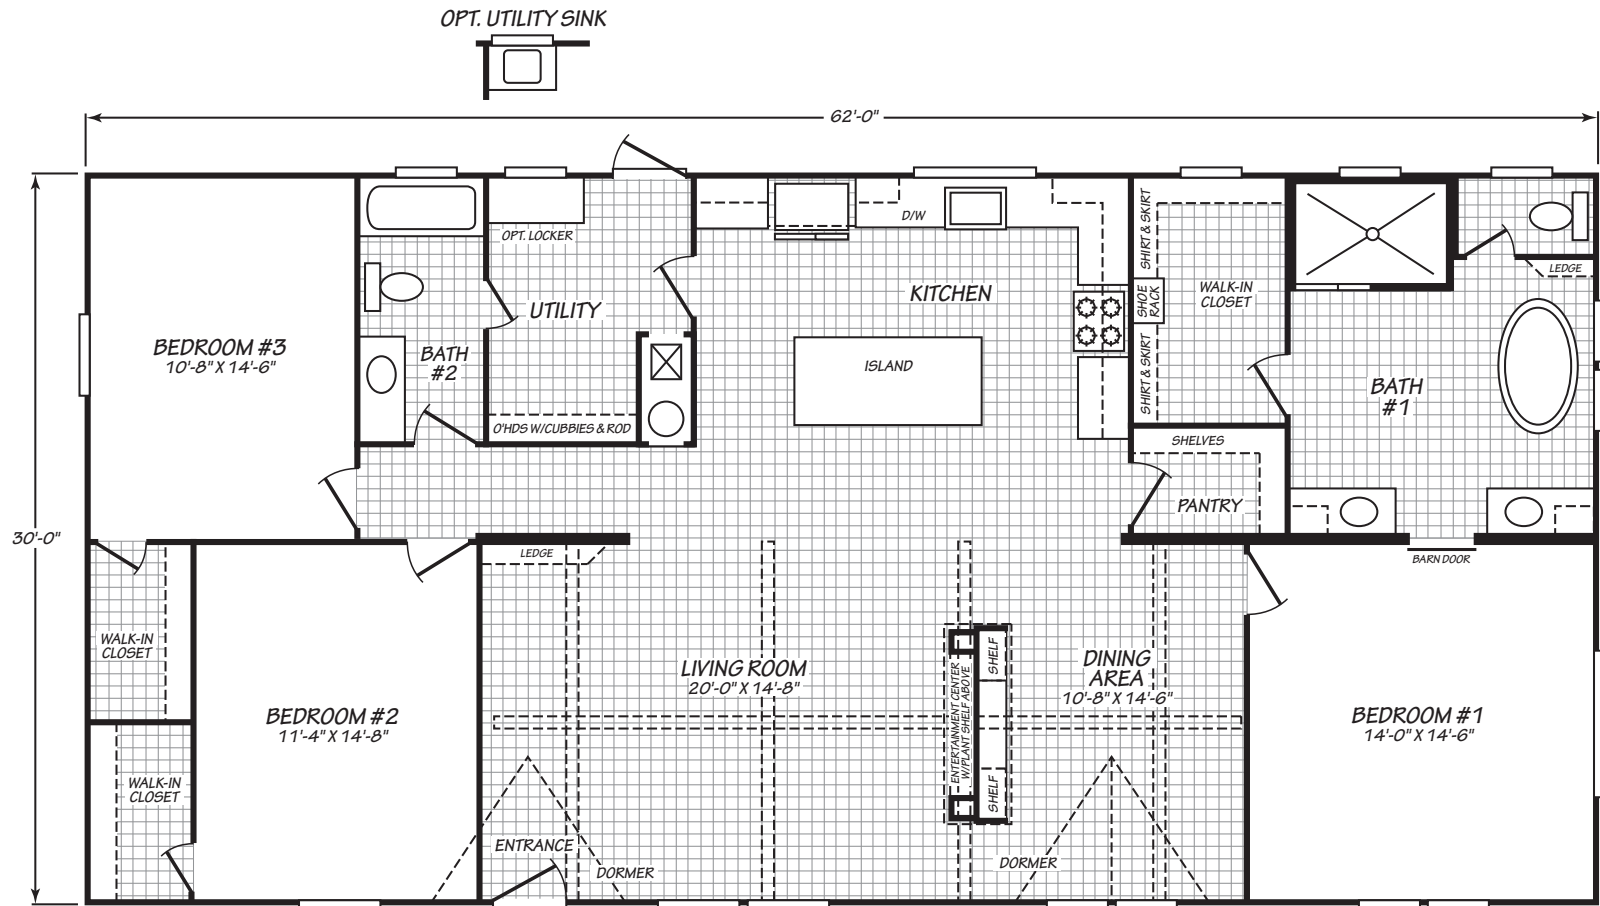

## MODEL 32623L

3 Bedroom • 2 Bath • 1,860 Square Feet

©2019 FLEETWOOD HOMES INC. ALL RIGHTS RESERVED

Important: Because we continually update and modify our products, it is important for you to know that our brochures and literature are for illustrative purposes only. **ILLUSTRATIONS MAY SHOW OPTIONAL FEATURES.** All information contained herein may vary from the actual home we build. Dimensions are nominal length and width measurements are from exterior wall to exterior wall. We reserve the right to make changes at any time, without notice or obligation, in prices, colors, materials, specifications, features and models. Please check with your retailer for specific information about the home you select.